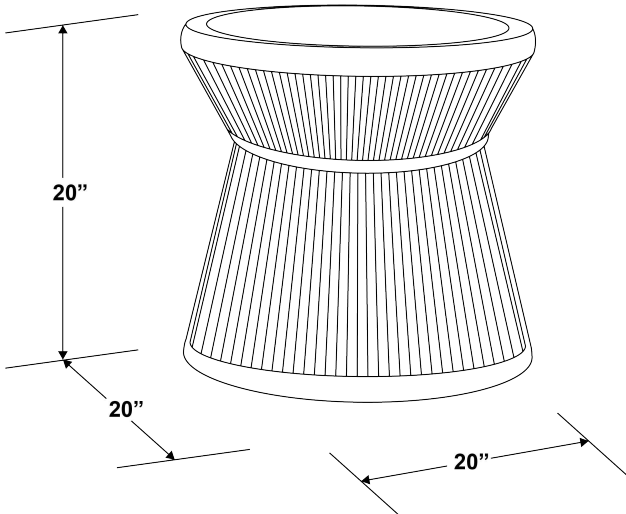

MILANO END TABLE  
SKU 4101-ET

SPECS

Width: 20"  
Depth: 20"  
Height: 20"  
Weight: 95 lbs

- Fully welded, powder coated aluminum frame.
- Wrapped in weather-resistant, colorfast outdoor rope in charcoal-grey.
- Non-marking plastic glides.
- Commercial Quality Construction.
- With 20" Honed Absolute Granite Insert.